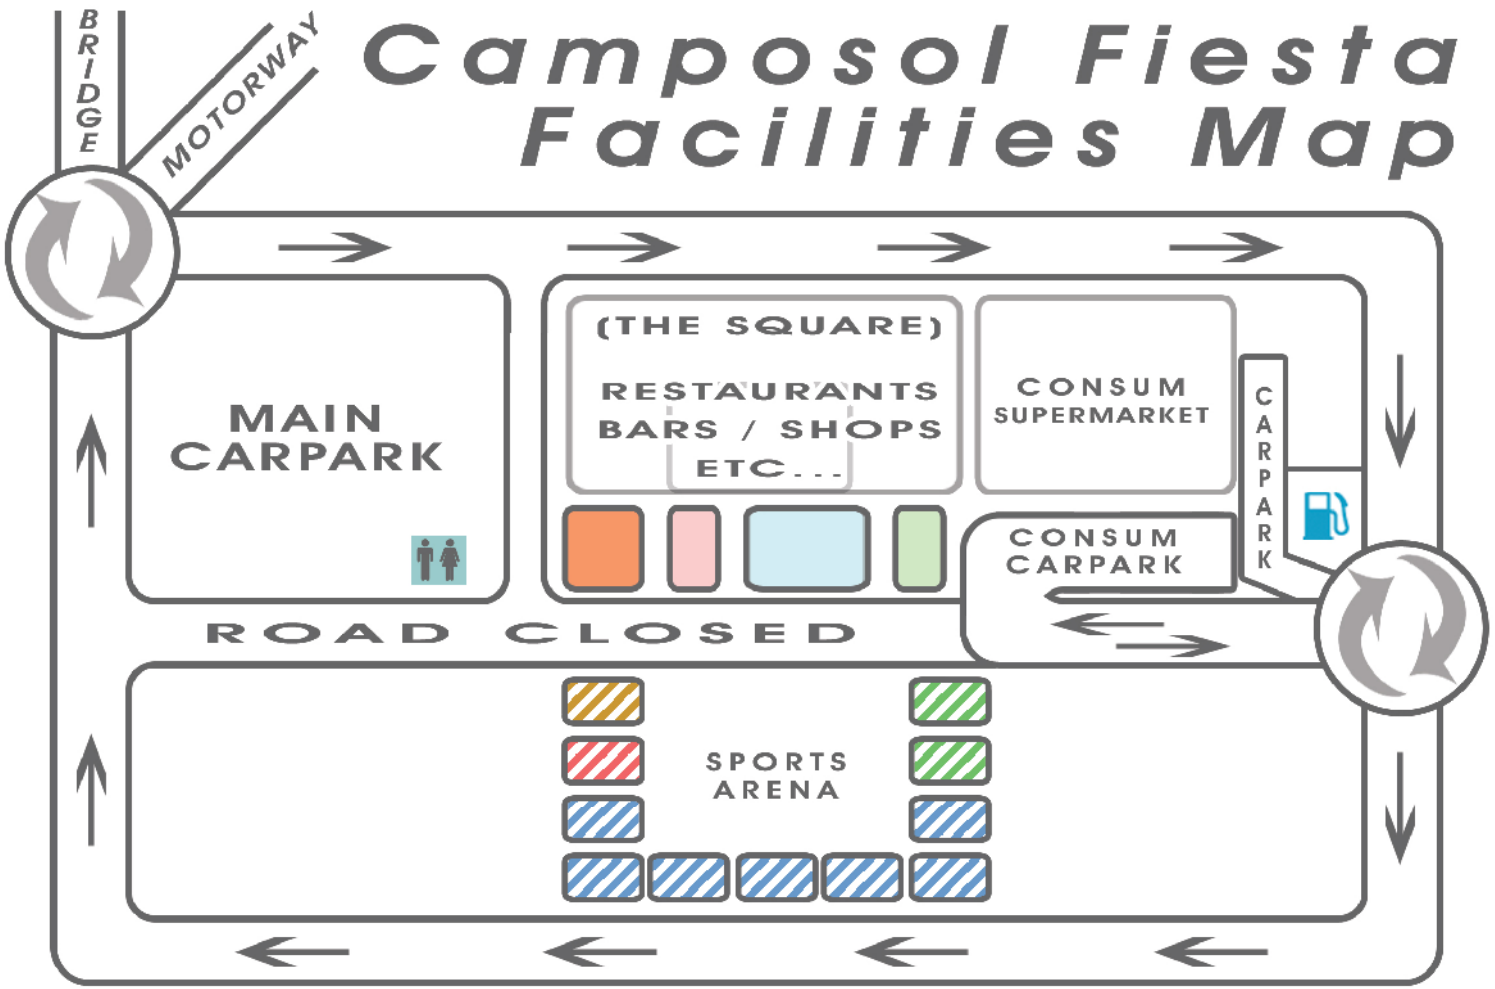

Camposol Fiesta Facilities Map

POINTS OF INTEREST

- | | |
|---|--|
|  PETROL STATION |  PUBLIC TOILETS |
|  STAGE AREA |  PAELLA |
|  DANCE AREA |  HORSES |
|  SEATING AREA |  STALLS |
|  COMMITTEE ROOM / FIRST AID / INFO / LOST CHILDREN |  VARIOUS MARQUEES |

Please bring seating with you (if possible)
 & don't forget the sun protection...

Mapping Provided
 & Sponsored By: